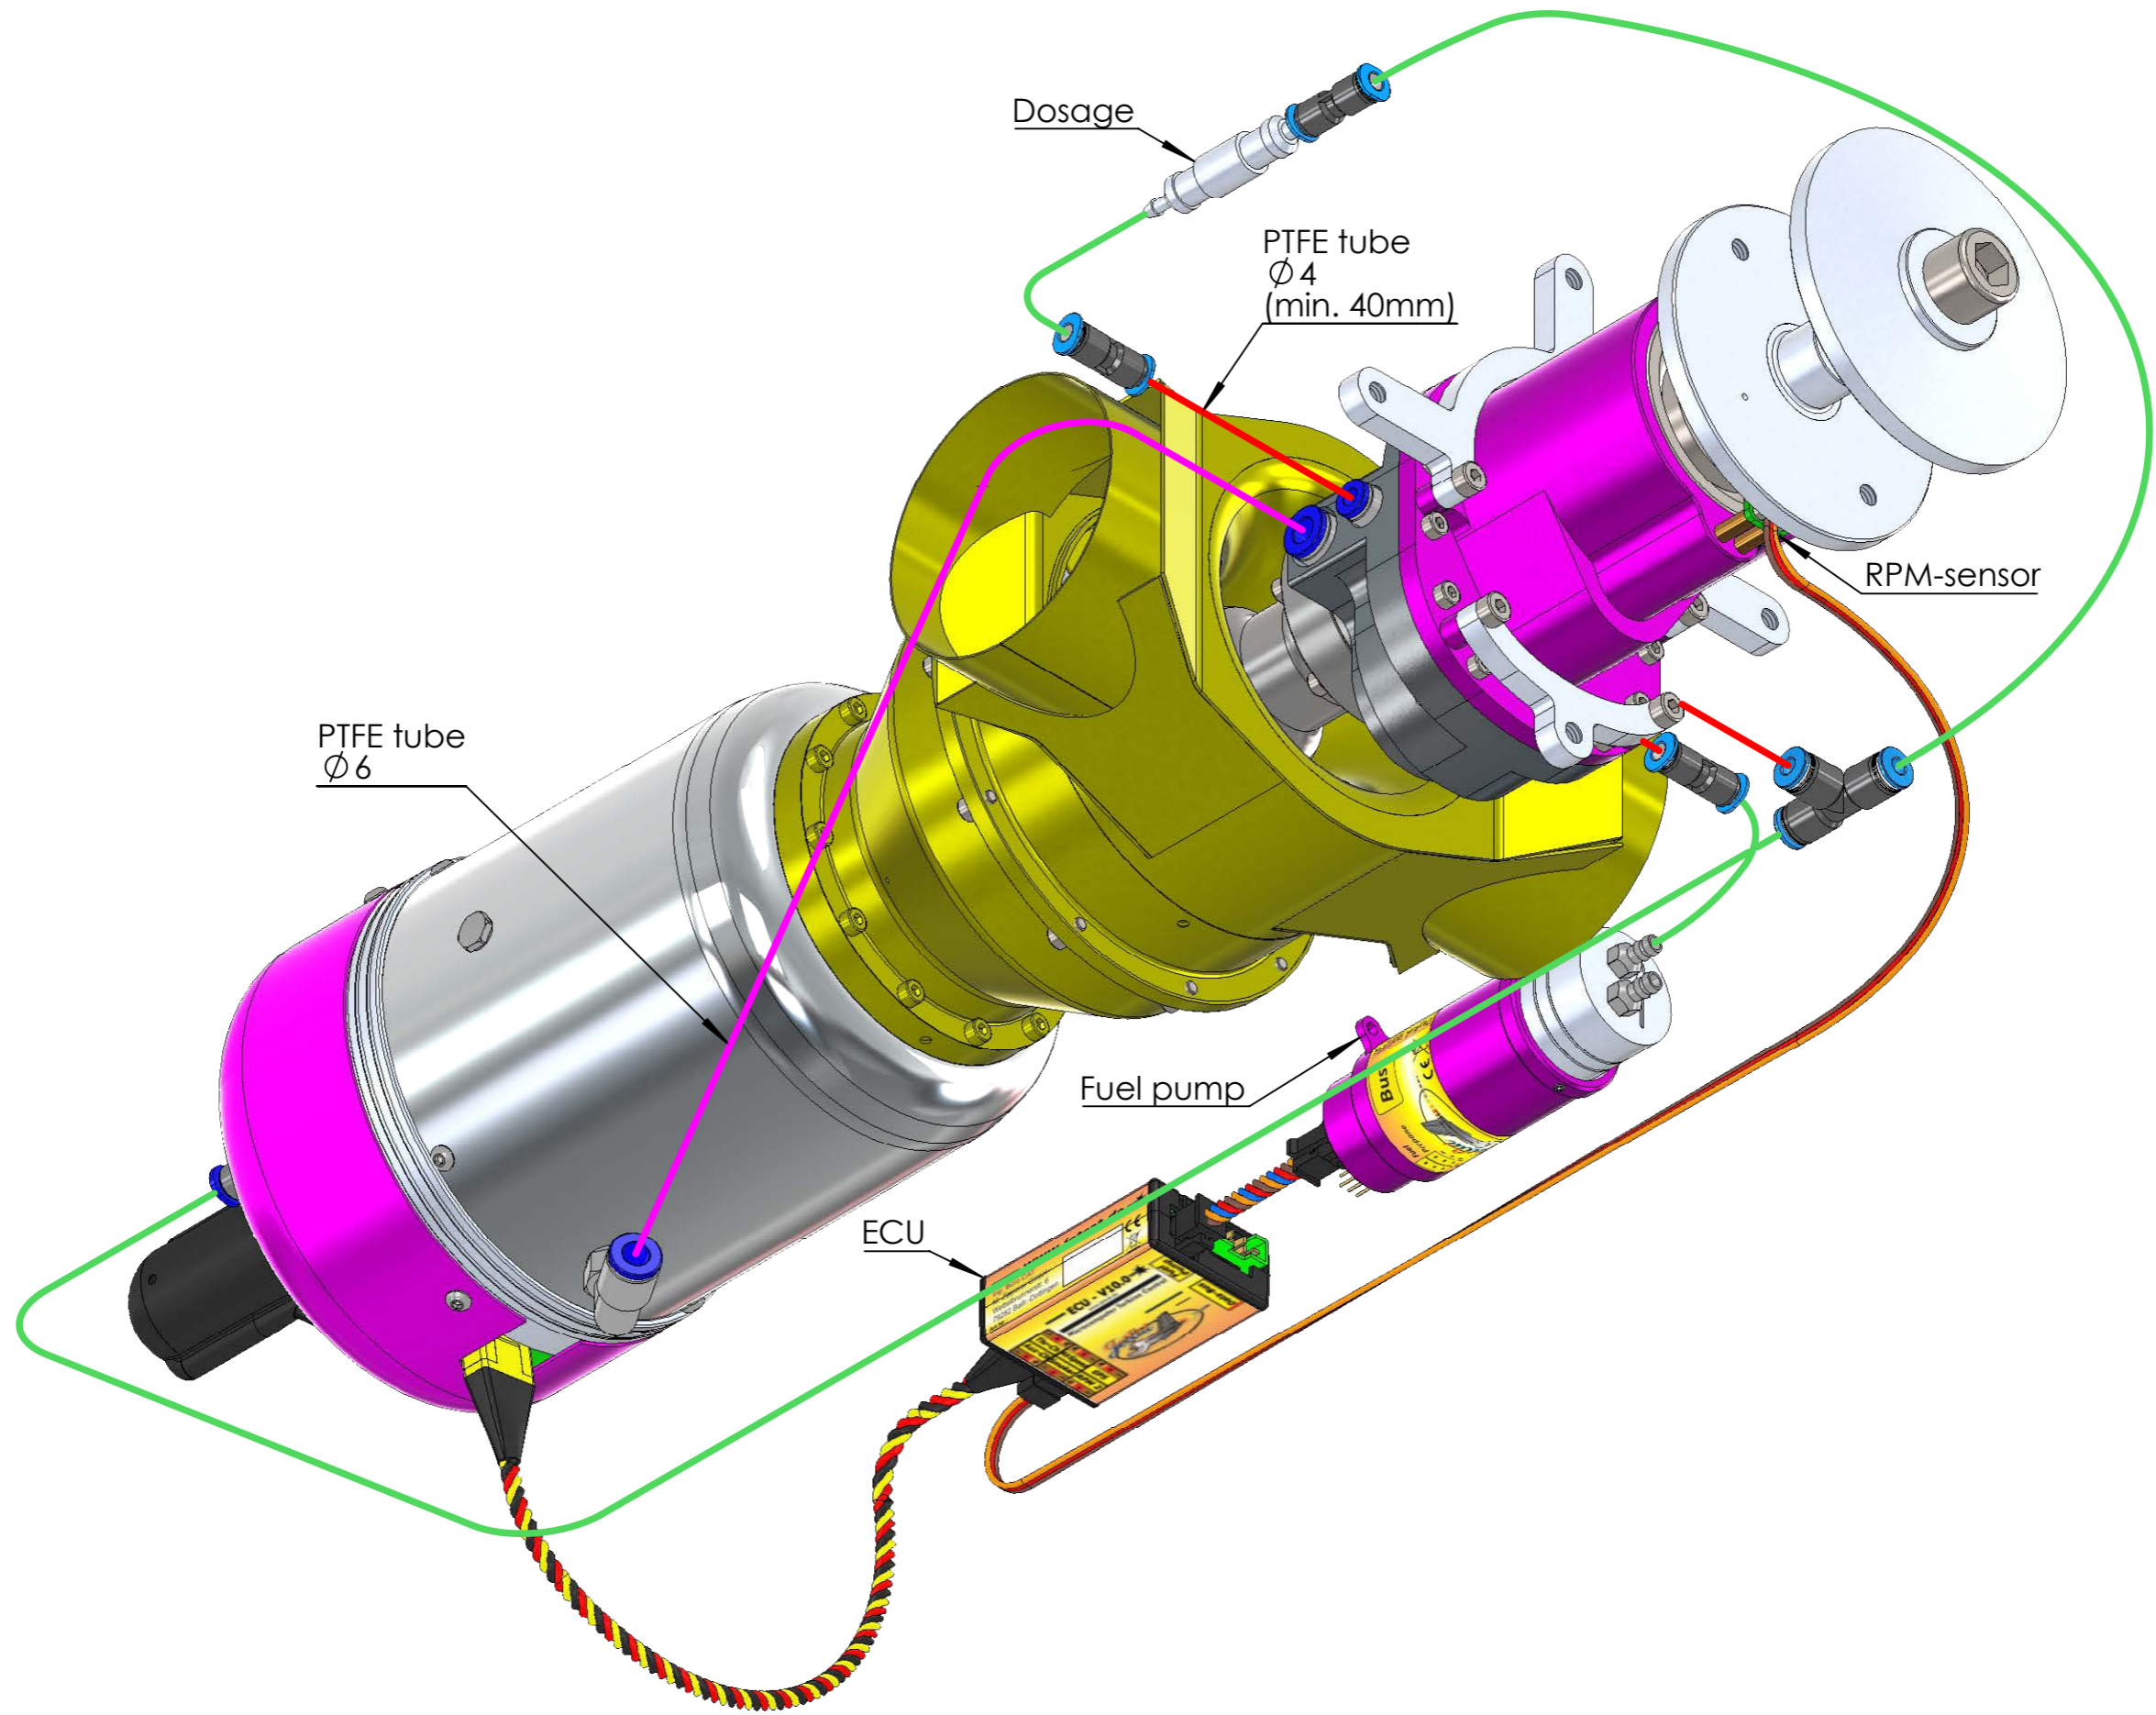

PTFE tube
Ø6

PTFE tube
Ø4
(min. 40mm)

Dosage

ECU

Fuel pump

to battery

to fuel tank

PTFE tube
Ø4
(min. 40mm)

- Tube Ø4
- PTFE tube Ø4
- PTFE tube Ø6

- Tube $\varnothing 4$
- PTFE tube $\varnothing 4$
- PTFE tube $\varnothing 6$